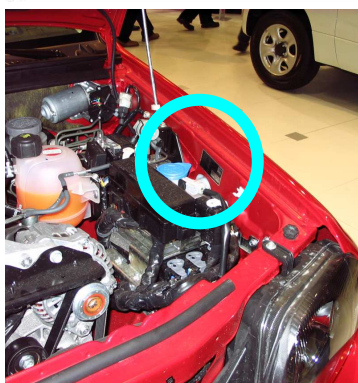

VIN / TYPENSCHILD

VIN PLATE LOCATIONS

1. Splash, Swift
2. Baleno, Grand Vitara, Ignis, Liana, SX4
3. Jimmy, Wagon R
4. Alto, Carry

**VIN PLATE LOCATION
JIMNY**

**VIN PLATE LOCATION
SPLASH**

**VIN PLATE SWIFT
PAINTCODE = ZCD**