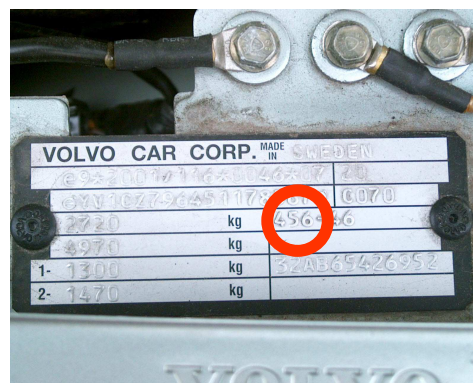

VIN PLATE LOCATIONS

1. XC90, C70, S70, S80, V70
2. S40, V40, V70
3. S60
4. C30, S40, V50, V70, XC70

VIN PLATE LOCATION
S40

VIN PLATE LOCATION
XC90

VIN PLATE XC90
PAINTCODE = 456