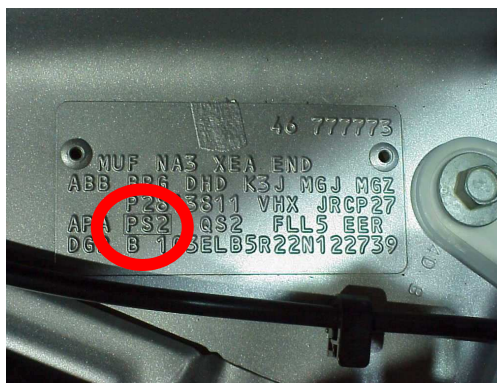

### VIN / TYPENSCHILD

**VIN PLATE LOCATIONS**

1. Neon, Sebring
2. Wrangler
3. Stratus Cabrio
4. PT Cruiser
5. Stratus, Voyager
6. Grand Cherokee

**VIN PLATE LOCATION  
GRAND CHEROKEE**

**VIN PLATE CHRYSLER  
PAINTCODE = PS2**