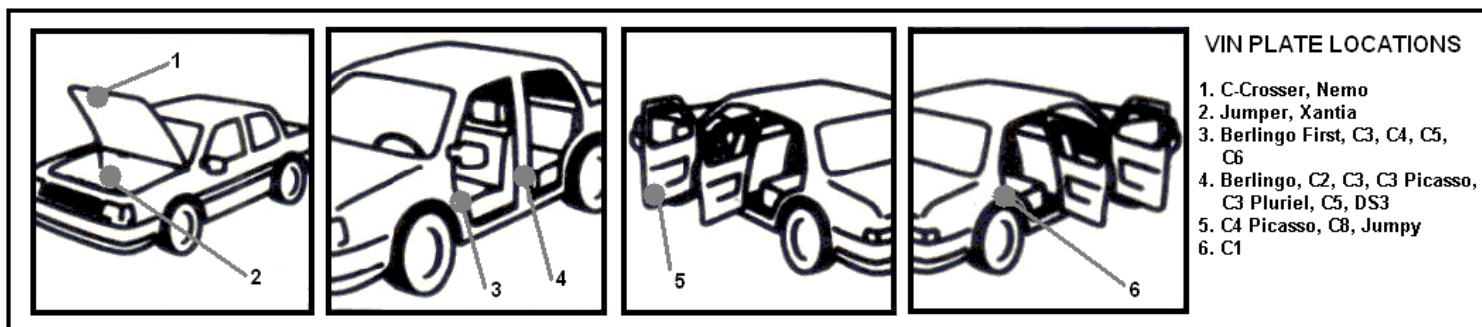

Color Guide.

CITROËN

CITROËN

MODELS / MODELLE

2CV	C1	C4 Picasso	CX	LNA	Xsara
Acadiane	C1 Folli Follie	C5	DS3	Mehari	Xsara Picasso
AX	C2	C6	Evasion	Nemo	ZX
Axel	C3	C8	GSA	Saxo	
Berlingo	C3 Picasso	C15	HY	Visa	
BX	C3 Pluriel	C25	Jumper	Xantia	
C-Crosser	C4	C35	Jumpy	XM	

VIN / TYPENSCHILD

VIN PLATE LOCATION
C-CROSSER

VIN PLATE LOCATION
XSARA PICASSO

VIN PLATE
XSARA PICASSO
PAINTCODE = KDD

VIN PLATE DS3
TWO TONE
PAINTCODES = KJC/KWF