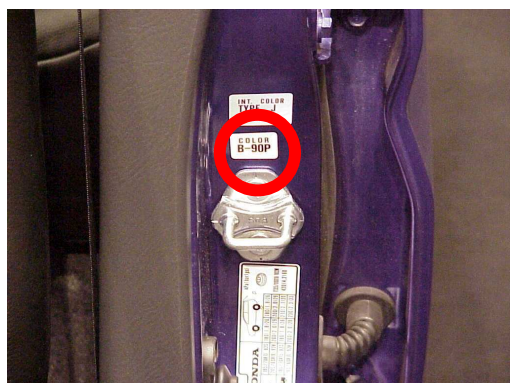

VIN / TYPENSCHILD

VIN PLATE LOCATIONS

1. Accord, Civic, Jazz
2. Civic (2001), CR-V, FR-V, Stream, S2000
3. Civic, HRV, Insight, Logo, NSX, Odyssey, S2000

OLD VIN PLATE HONDA
PAINTCODE = B90P

NEW VIN PLATE HONDA
PAINTCODE = B92P