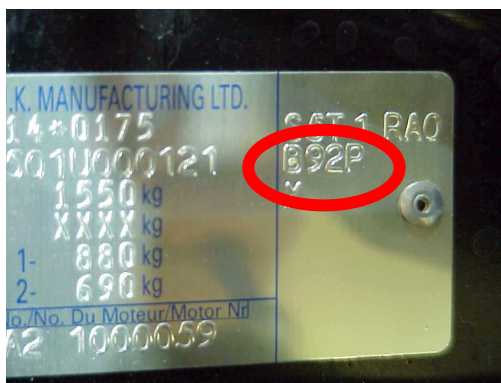

NEW VIN PLATE HONDA
PAINTCODE = B92P