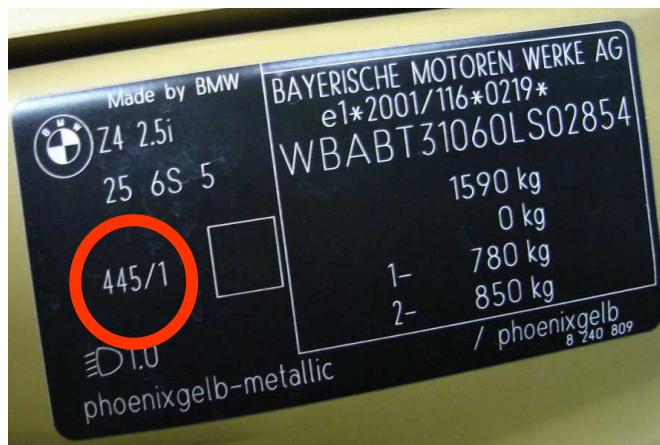

VIN / TYPENSCHILD

VIN PLATE LOCATIONS

- 1-Series, 3-Series, 5-Series, 7-Series, X1, X3, Z4
- 5 Gran Turismo, 6 Series, X5, X6
- 6-Series, X3, X5, Z4, All cabrios

VIN PLATE LOCATION
1, 3, 5, 7-SERIES, X3

VIN PLATE LOCATION
X5, Z4

VIN PLATE BMW
PAINTCODE = 445